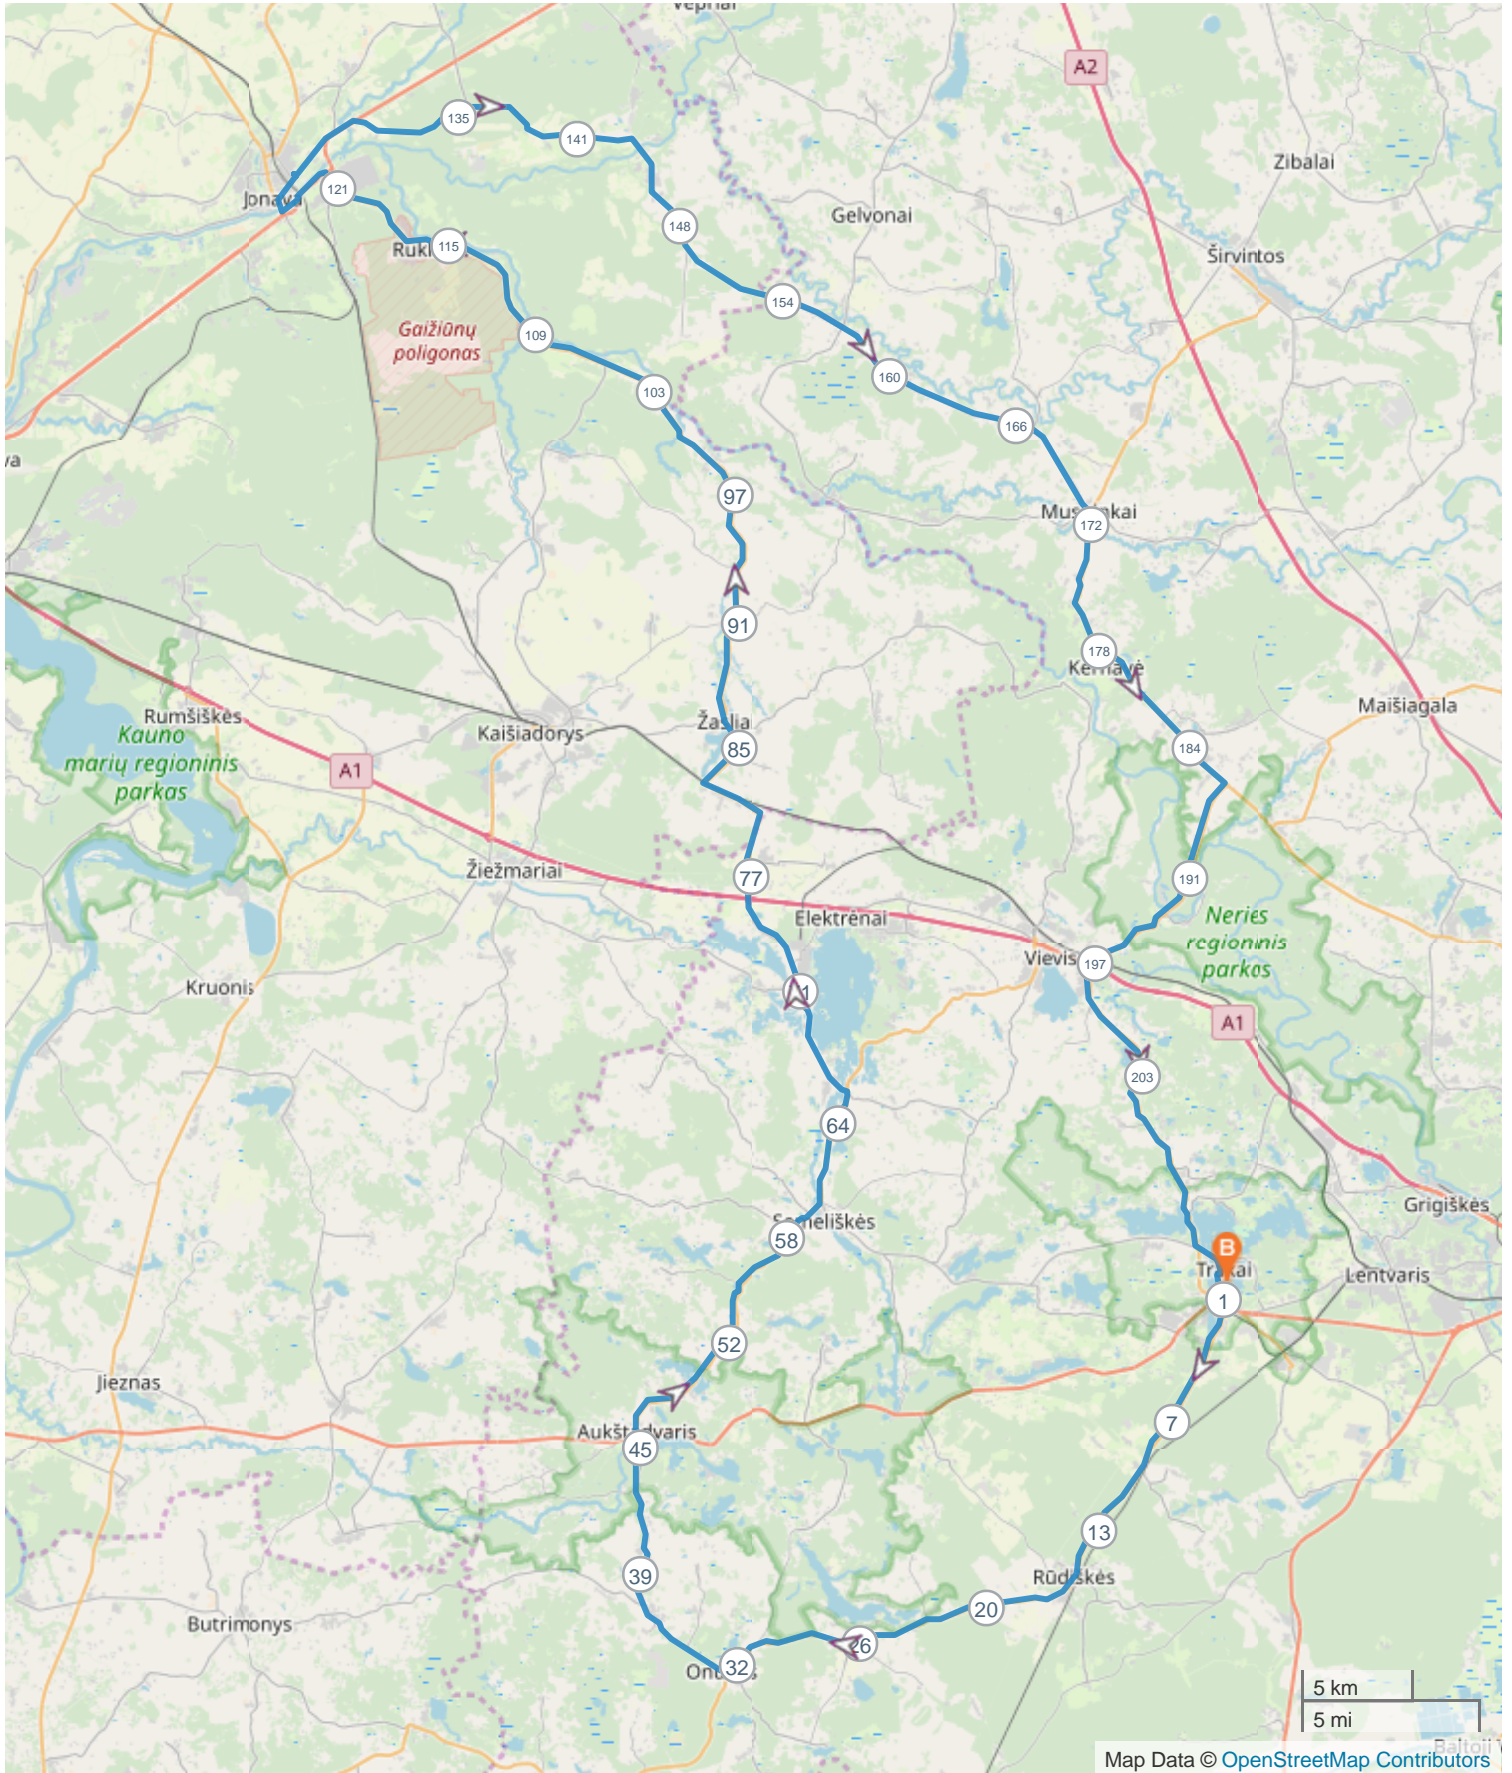

## ROUTE INFORMATION

---

ROUTE LENGTH 214.721 km  
ASCENT 1863 m  
DESCENT 1864 m  
HILLS **↑** 38.2% | **↓** 37.4% | **→** 24.4%  
TERRAIN Road **A**  
START **LAT:** 54.636933, **LNG:** 24.939201

# 24 200 Jonava