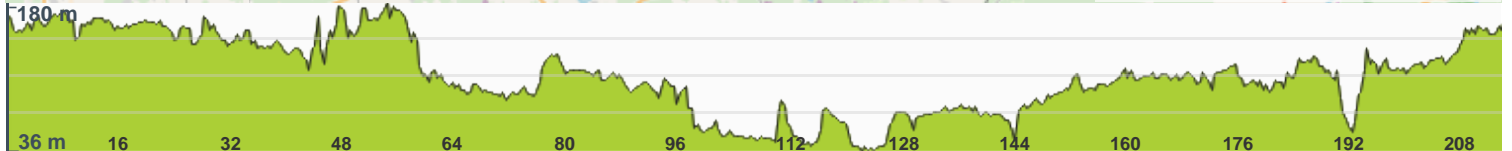

24 200 Jonava

ROUTE DIRECTIONS

No	Km	Turn	Directions
1	0.115	←	Sukite kairèn į Mindaugo g.
2	0.449	←	Sukite kairèn į Vytauto g.
3	0.934	←	Žiede išvažiukite 2 išvažiavime į A16
4	1.352	↗	Žiede išvažiukite 1 išvažiavime į Gedimino g.
5	37.513	→	Sukite dešinèn į 4703
6	65.593	←	Sukite kairèn į Elektrėnų g. and drive toward Elektrėnai
7	71.177	→	Sukite dešinèn į Strėvos g.
8	121.786	←	Sukite kairèn į Taurostos g. and drive toward Jonava, Kaunas
9	121.870	→	Sukite dešinèn
10	121.886	→	Sukite dešinèn
11	123.931	↗	Laikykite dešiniau
12	125.130	↗	Žiede išvažiukite 1 išvažiavime į J. Basanavičiaus g.
13	126.422	←	Sukite kairèn
14	126.552	←	Sukite kairèn į J. Basanavičiaus g.
15	128.625	←	Žiede išvažiukite 2 išvažiavime į Plento g.
16	130.224	↗	Laikykitės dešiniau į 1514 and drive toward Baltromišké
17	135.709	→	Sukite dešinèn į 1502 and drive toward Upninkai
18	171.628	→	Sukite dešinèn į Kernavės g. and drive toward Kernavė, Vilnius
19	186.405	↗	Žiede išvažiukite 1 išvažiavime į Vievio g.
20	197.663	↑	Įvažiuokite į žiedą
21	211.752	↙	Žiede išvažiukite 3 išvažiavime į Karaimų g.
22	213.401	←	Sukite kairèn į Kranto g.
23	213.526	→	Sukite dešinèn į Vytauto g.
24	214.267	←	Sukite kairèn į Mindaugo g.
25	214.601	→	Sukite dešinèn į Birutės g.
26	214.721		FINISH