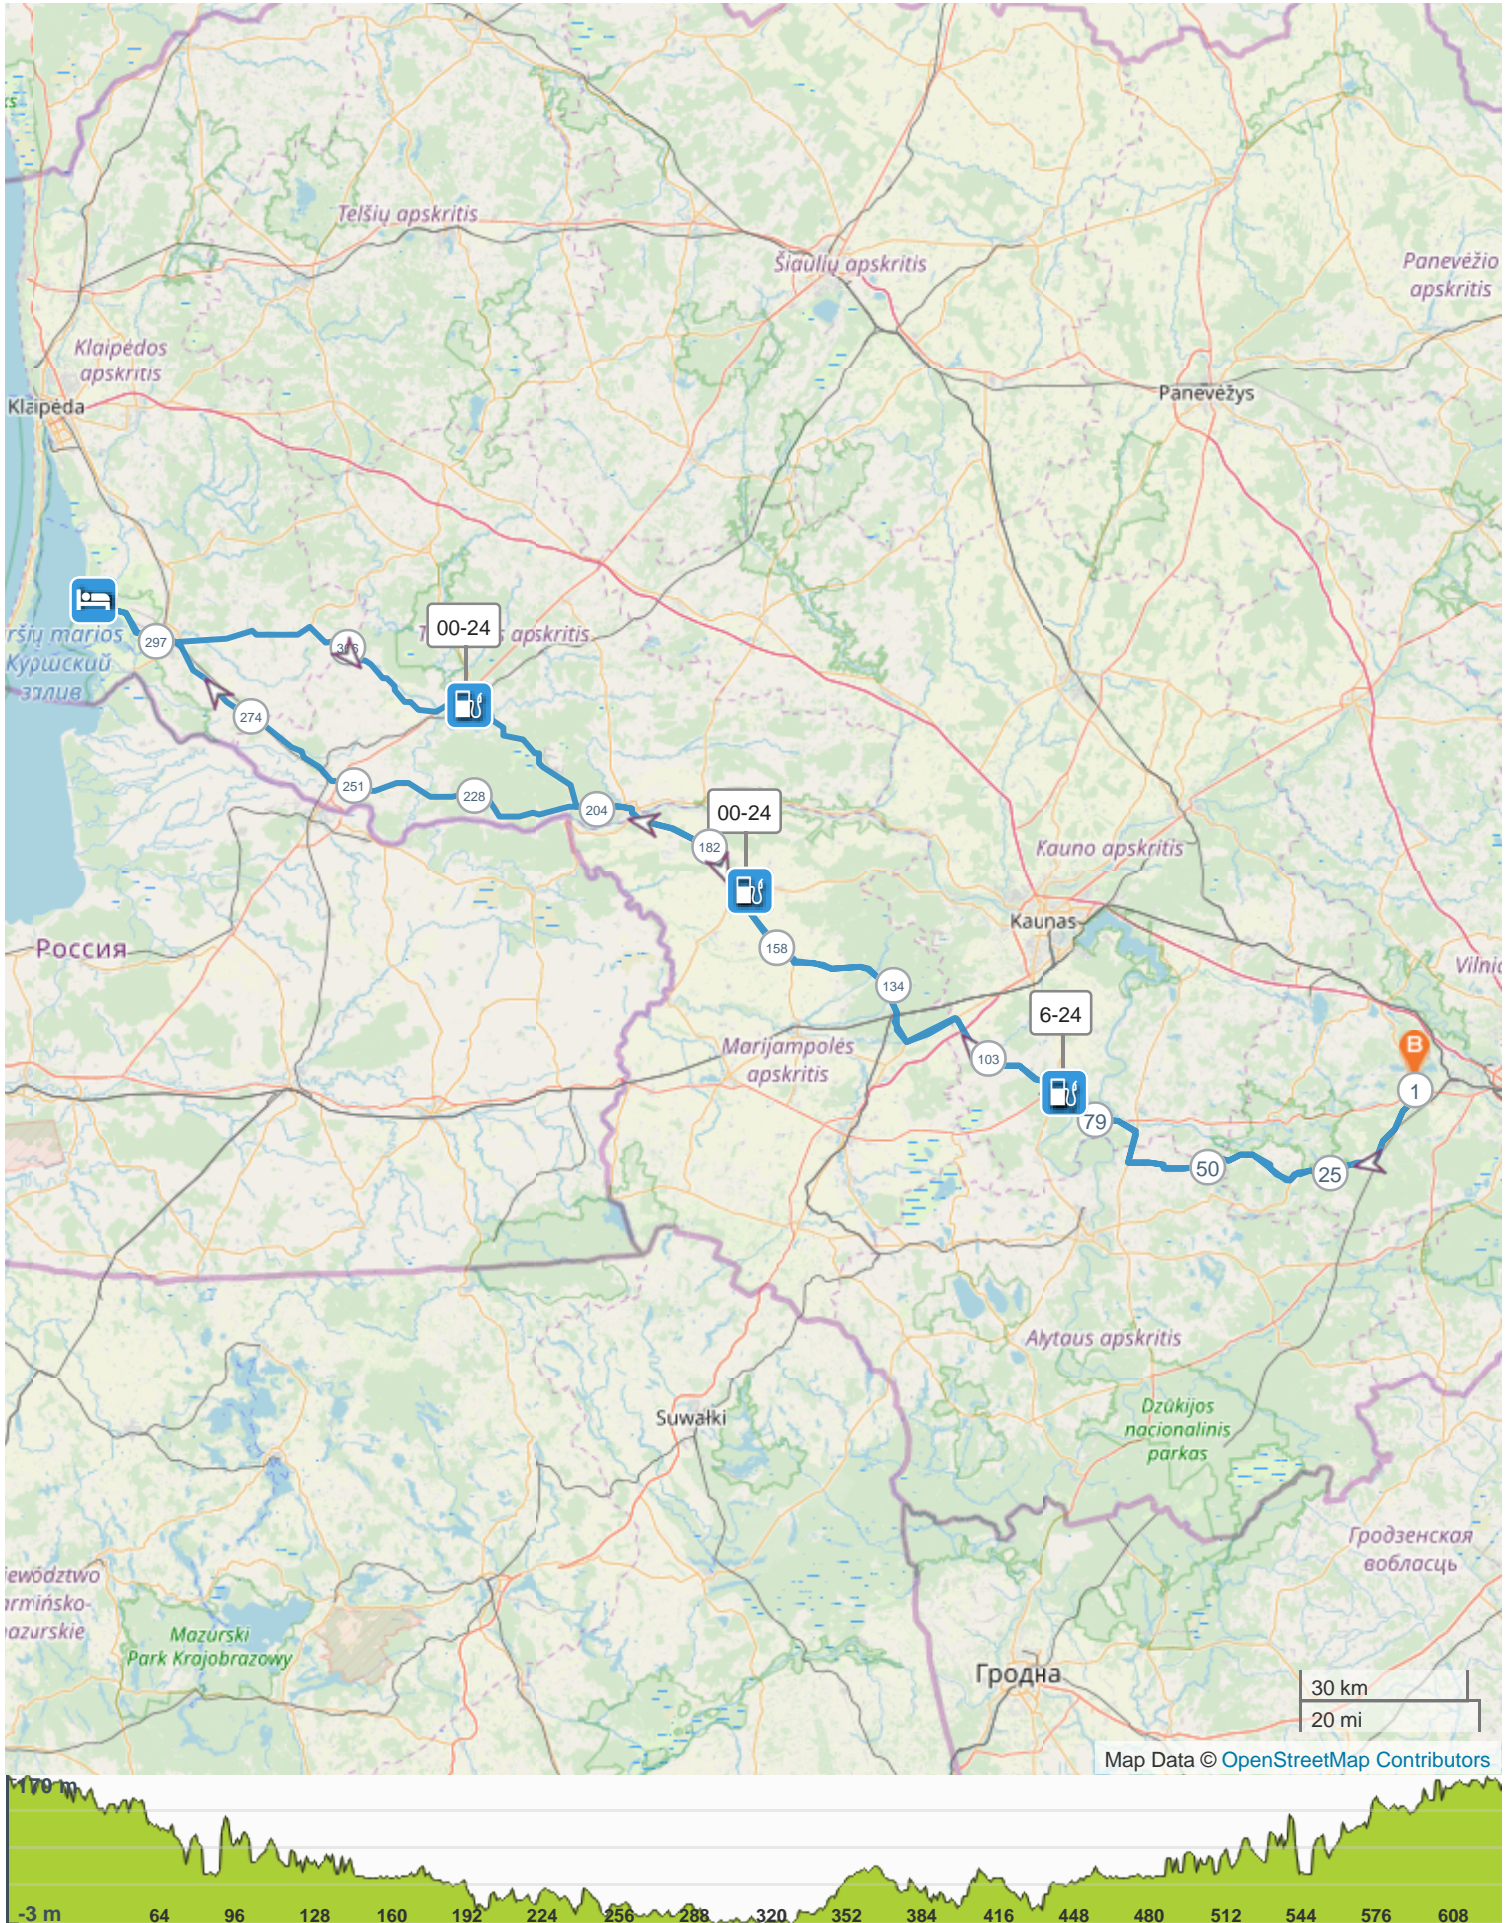

Kintai 630

ROUTE INFORMATION

ROUTE LENGTH 630.767 km
ASCENT 3703 m
DESCENT 3703 m
HILLS **↑** 38.0% | **↓** 39.3% | **→** 22.7%
TERRAIN Road **A**
START **LAT:** 54.636702, **LNG:** 24.939118

NOTES

Kintai 630

ROUTE DIRECTIONS

No	Km	Turn	Directions
1	0.000		Start on Birutės g.
2	0.141	←	Turn left onto Mindaugo g.
3	0.475	←	Turn left onto Vytauto g.
4	0.960	←	At roundabout, take exit 2 onto A16
5	1.378	↗	At roundabout, take exit 1 onto Gedimino g.
6	64.619	→	At roundabout, take exit 1 onto Jiežno g.
7	70.555	←	Turn left onto 3310
8	74.005	←	Turn left onto Tilto g. and drive toward Prienai
9	82.057	↗	At roundabout, take exit 1 onto Jaunimo g.
10	82.165	←	Turn left
11	82.186	←	Turn left
12	83.866	←	Turn left
13	84.831		Keep left
14	86.198	←	Turn left
15	86.679	←	Turn left
16	86.893	←	Turn left onto Greimų g.
17	88.509	←	Turn left onto J. Basanavičiaus g.
18	111.800	←	Turn left onto Kauno g. and drive toward Marijampolė
19	121.607	→	Turn right onto Kazlų g. and drive toward Kazlų Rūda
20	126.769	→	Turn right
21	126.787	←	Turn left
22	126.913	→	Turn right onto S. Daukanto g.
23	127.095	←	Turn left
24	127.450	←	Turn left
25	127.469	→	Turn right onto V. Borisevičiaus g.
26	127.784	←	Turn left onto Vytauto g.
27	137.765	↗	Turn slight right onto Ažuolo g.
28	138.240	←	Turn left onto Mokyklos g.
29	153.063	↘	Turn sharp right onto Šakių g.
30	156.574	↑	At roundabout, take exit 2 onto Šakių g.
31	170.001	←	Turn left
32	170.075	←	Turn left onto 137
33	170.145	↖	At roundabout, take exit 2 onto Rytinis aplinkl.
34	171.560	↖	At roundabout, take exit 2 onto 137
35	175.378	↑	At roundabout, take exit 1 onto 137